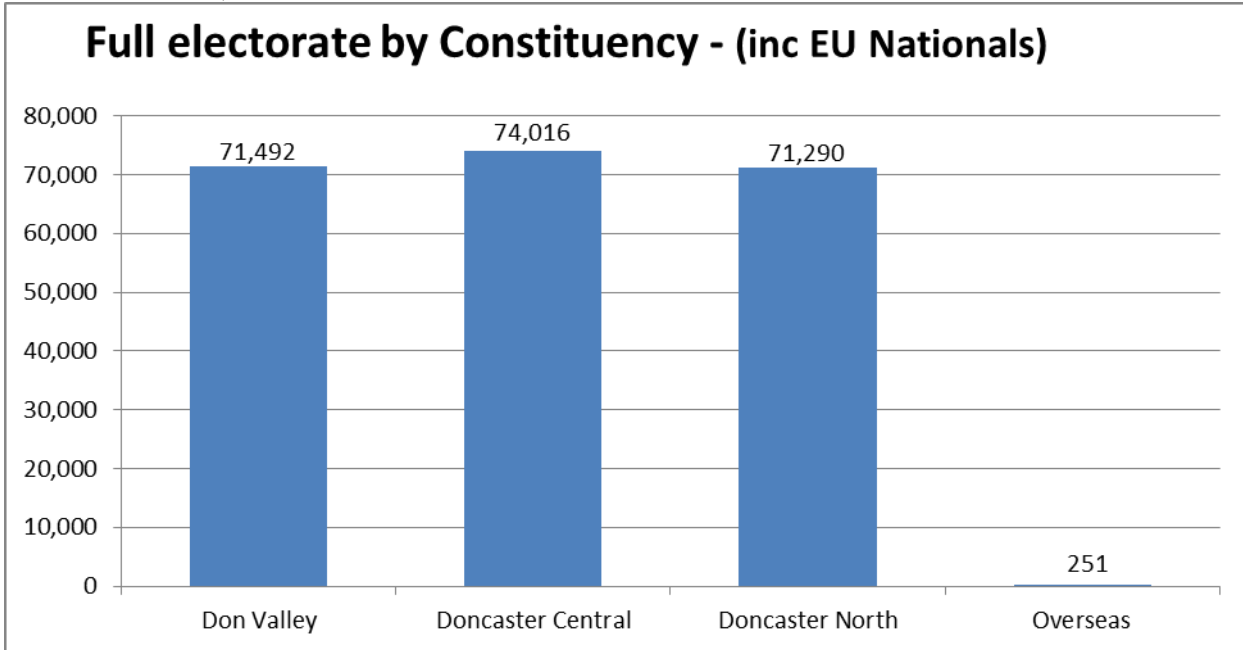

**Individual Electoral Registration (IER) Published Register 1<sup>st</sup> December 2015**

Register breakdown

Electorate: 216,547 + 251 overseas electors

Electorate: 216,547 + 251 overseas electors

Electorate: 216,547 + 251 overseas electors

Electorate: 216,547 + 251 overseas electors

### Electorate by Ward