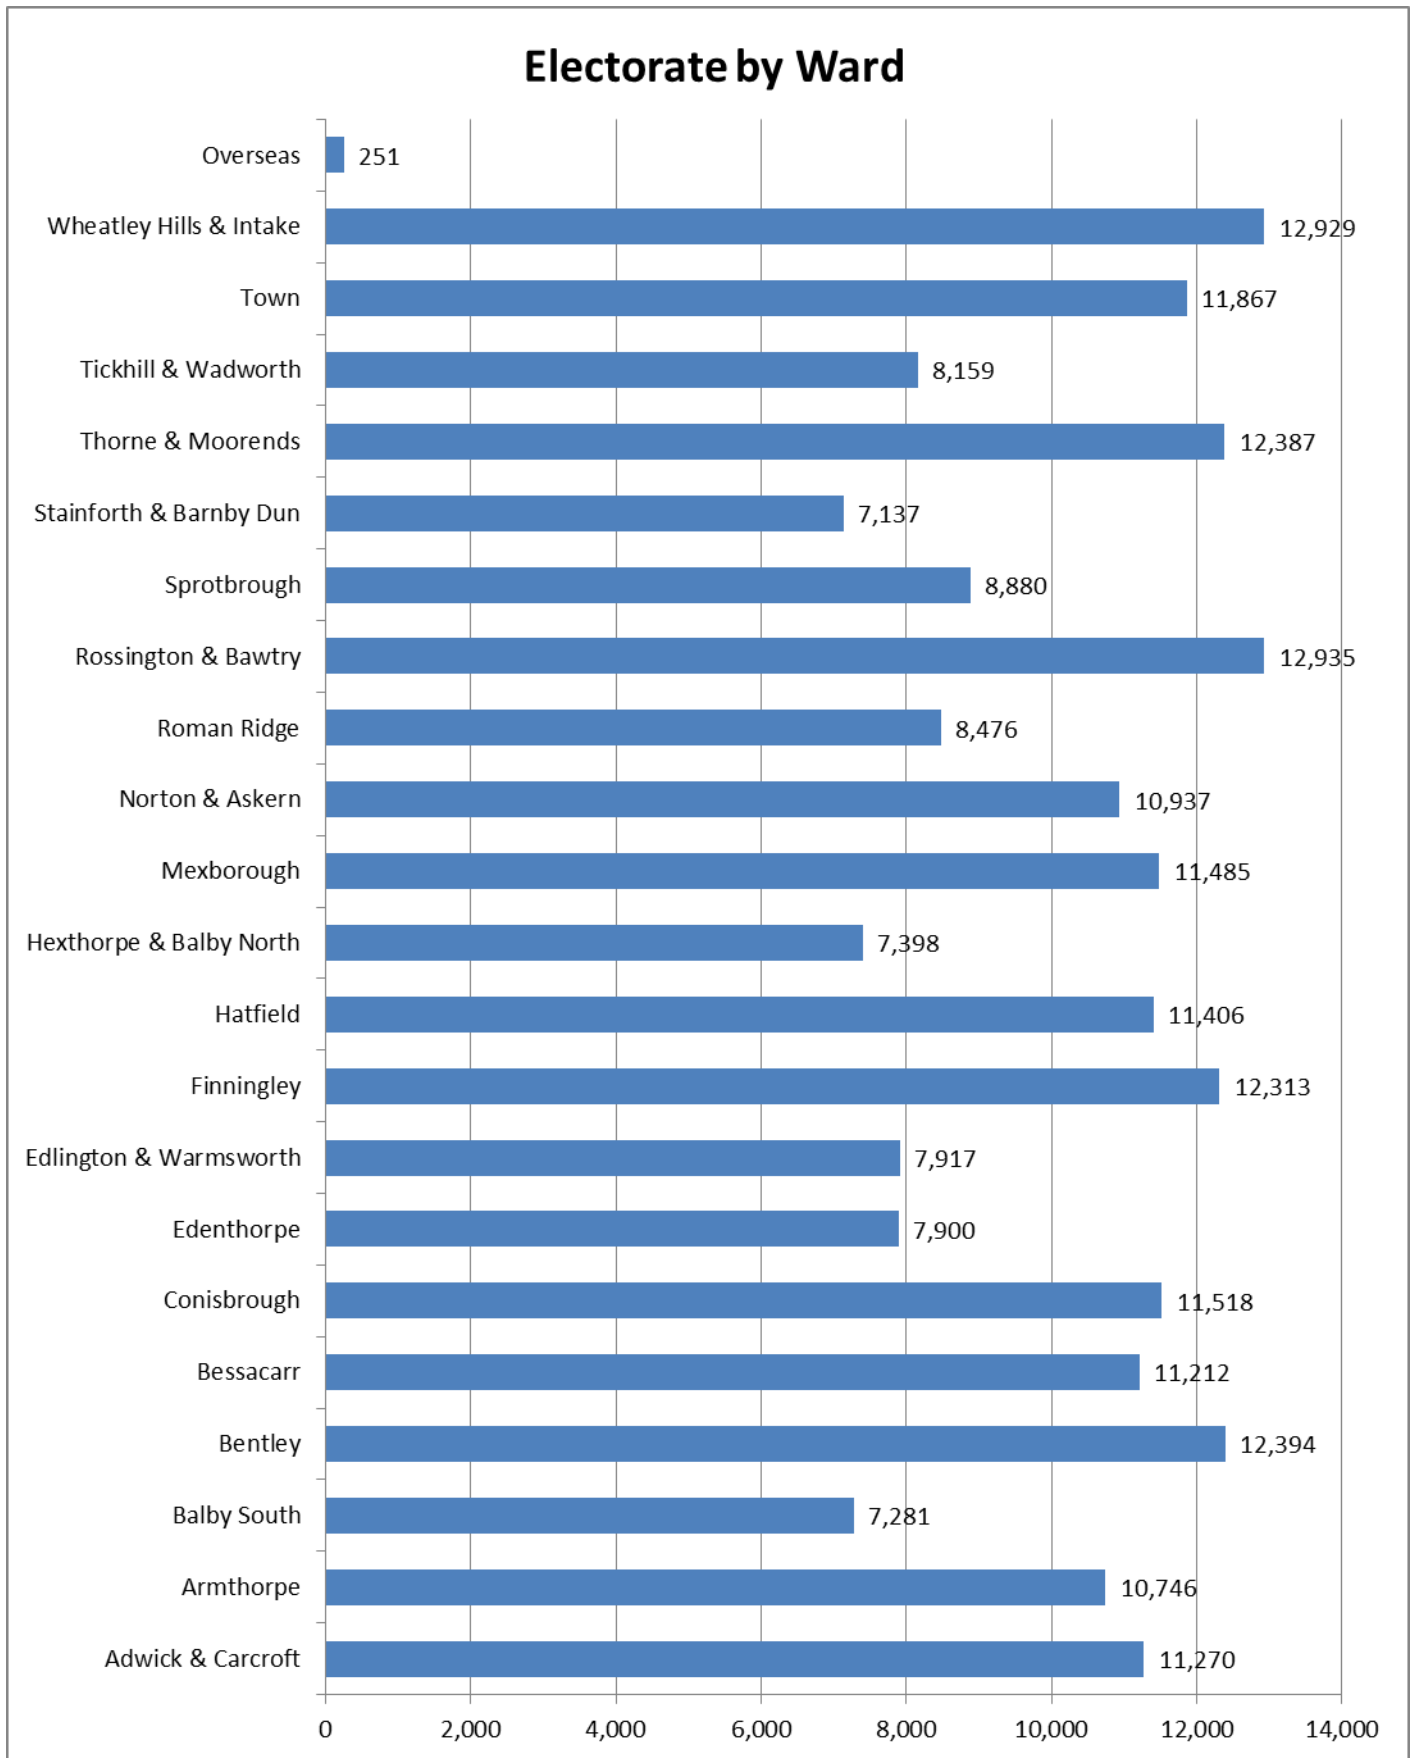

**Individual Electoral Registration (IER) Published Register 1<sup>st</sup> December 2015**

Register breakdown

Electorate: 216,547 + 251 overseas electors

Electorate: 216,547 + 251 overseas electors

Electorate: 216,547 + 251 overseas electors

Electorate: 216,547 + 251 overseas electors

### Electorate by Ward