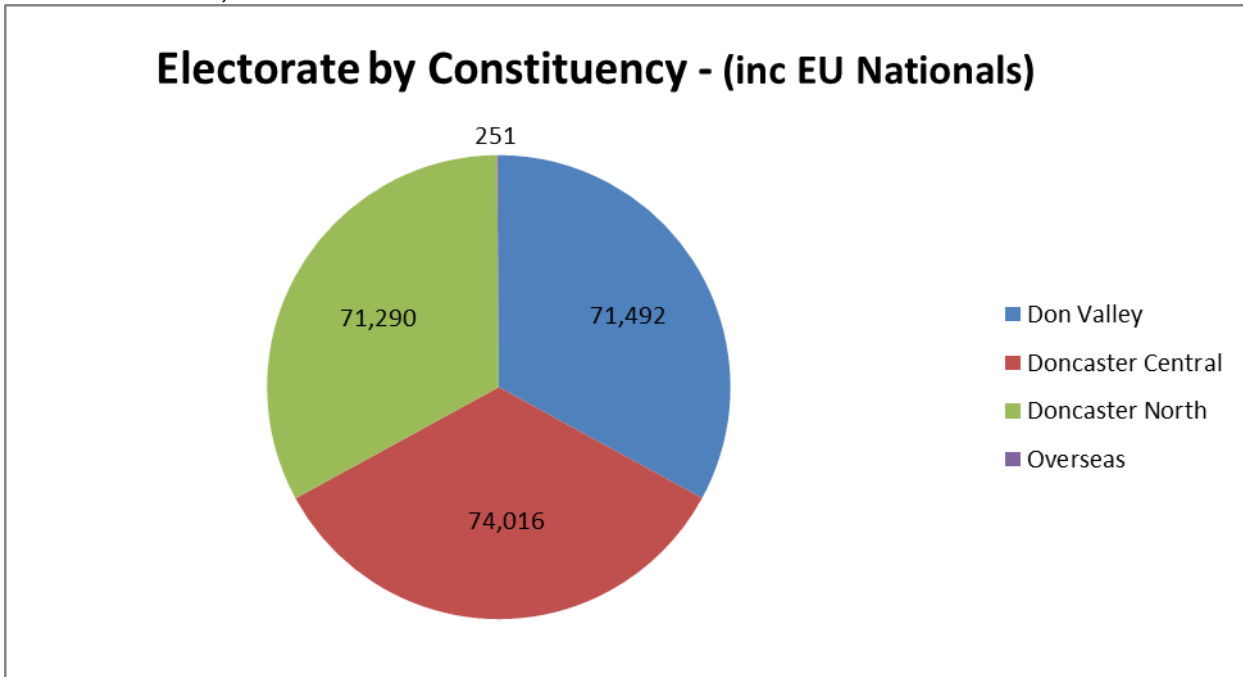

**Individual Electoral Registration (IER) Published Register 1<sup>st</sup> December 2015**

Register breakdown

Electorate: 216,547 + 251 overseas electors

Electorate: 216,547 + 251 overseas electors

Electorate: 216,547 + 251 overseas electors

Electorate: 216,547 + 251 overseas electors

### Electorate by Ward